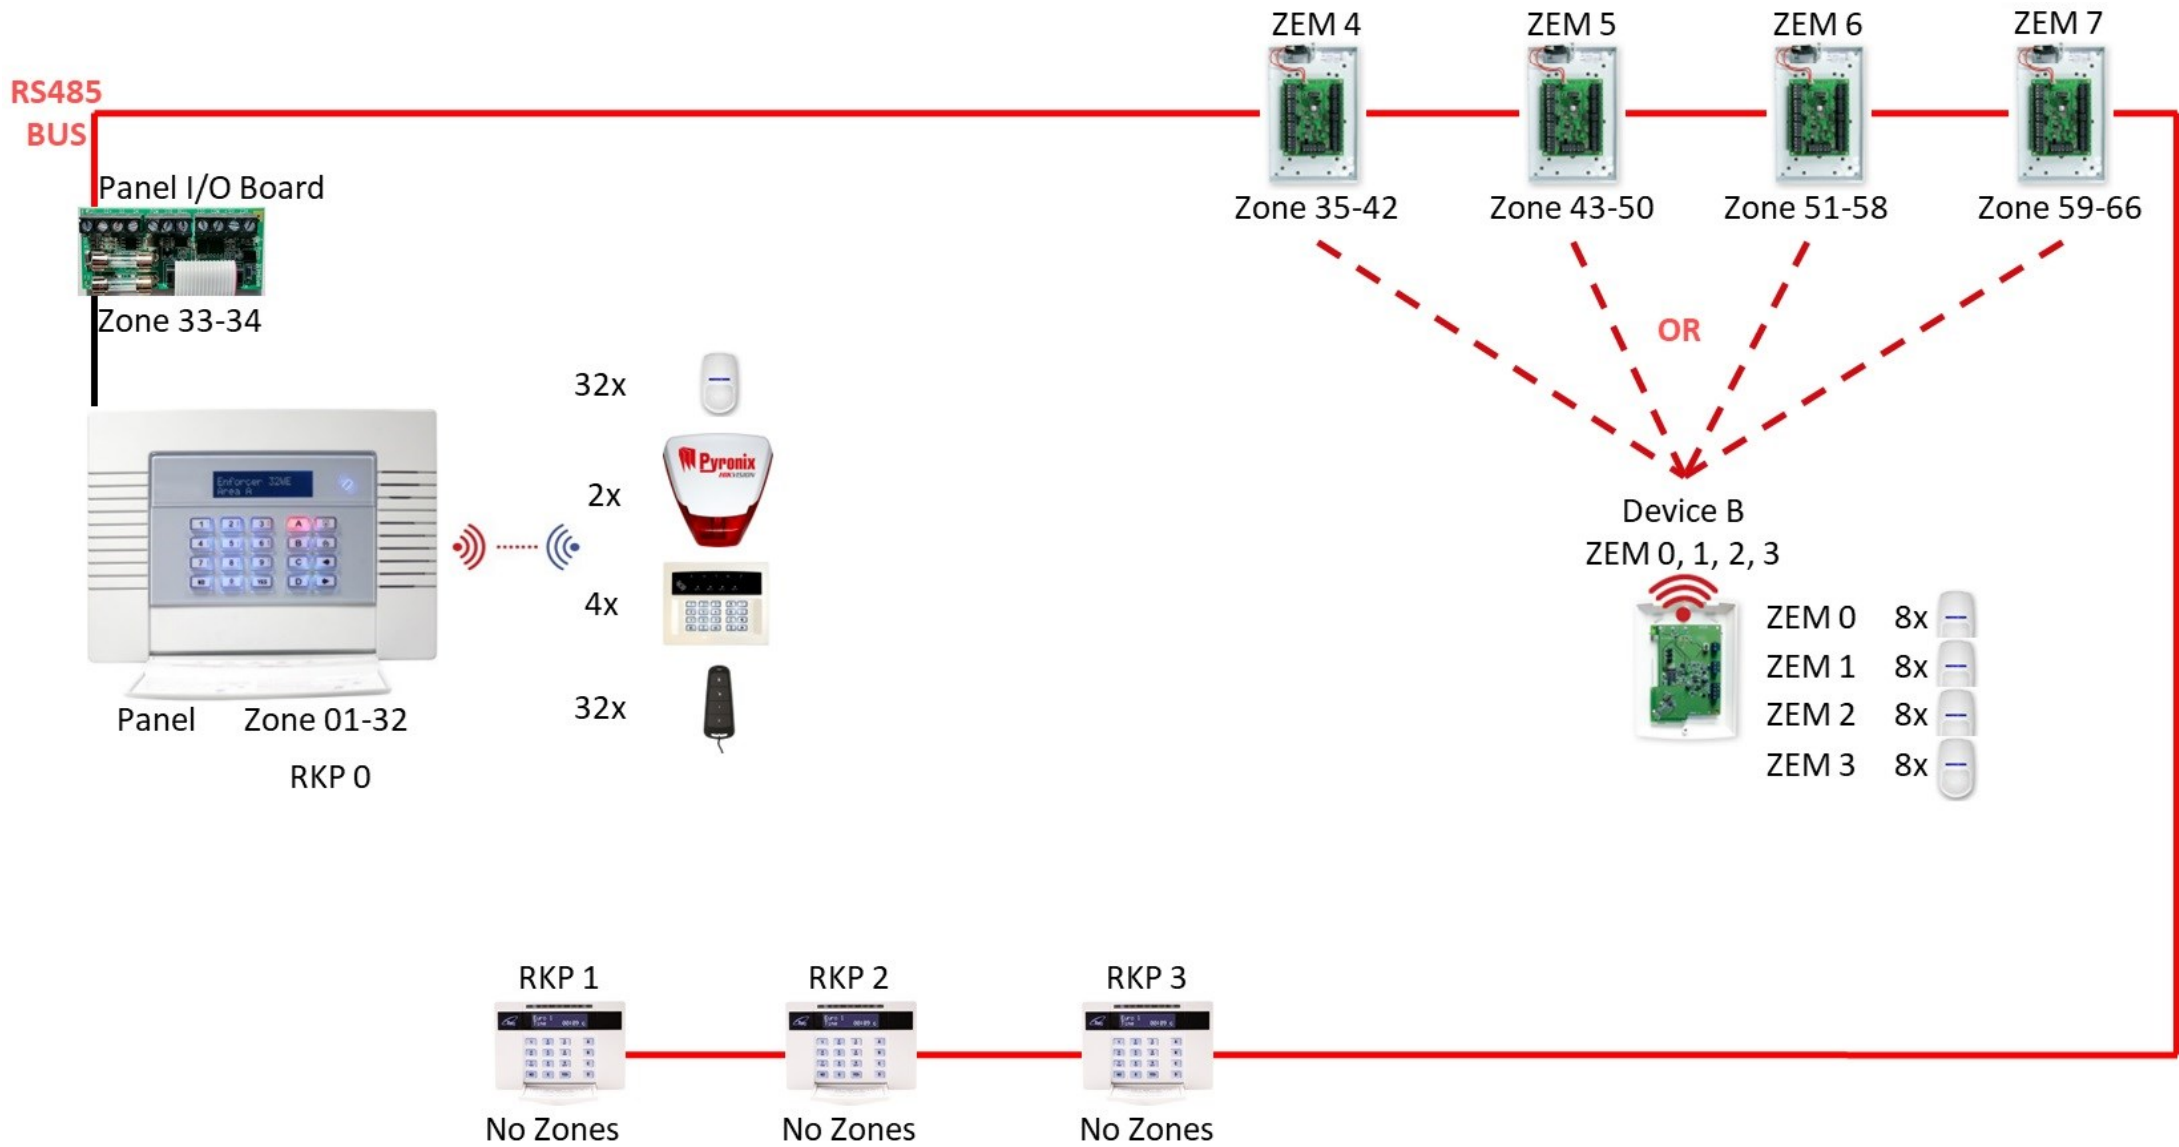

Enforcer V10 System Topography

 Connect with us
 on social media

Euro 46 V10 System Topography